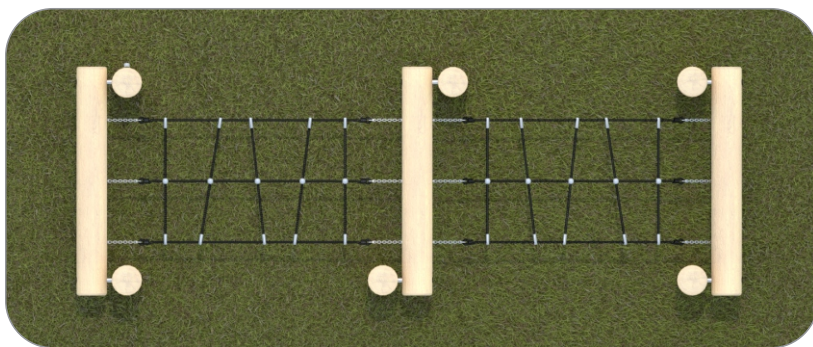

Information about the product

Dimensions	ca. 437 x 150 cm
Safety zone	ca. 737 x 450 cm
Safety zone area	ca. 32 m ²
Overall height	ca. 130 cm
Free fall height	ca. 60 cm
Amount of users	6
Product complies with EN 1176-1:2017-12	Yes
Availability of spare parts	Yes
Age range	3-12

According to EN 1176-1:2017-12 norm, the product requires applying a safety surface according to the product's free fall height.

Functions

Climbing

Balancing

Socializing

SCALE 1:100

Materials

Natural robinia wood

Polypropylene ropes
pp - multisplit type with a
steel core and a diameter of
16 mm

Attested 6 mm stainless
steel chains.