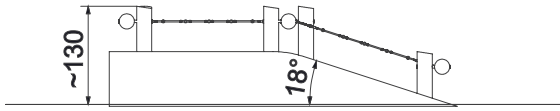

Information about the product

Dimensions	ca. 437 x 150 cm
Safety zone	ca. 737 x 450 cm
Safety zone area	ca. 32 m ²
Overall height	ca. 130 cm
Free fall height	ca. 60 cm
Amount of users	6
Product complies with EN 1176-1:2017-12	Yes
Availability of spare parts	Yes
Age range	3-12

According to EN 1176-1:2017-12 norm, the product requires applying a safety surface according to the product's free fall height.

Functions

Climbing

Balancing

Socializing

SCALE 1:100

Materials

Natural robinia wood

Polypropylene ropes
pp - multisplit type with a
steel core and a diameter of
16 mm

Attested 6 mm stainless
steel chains.