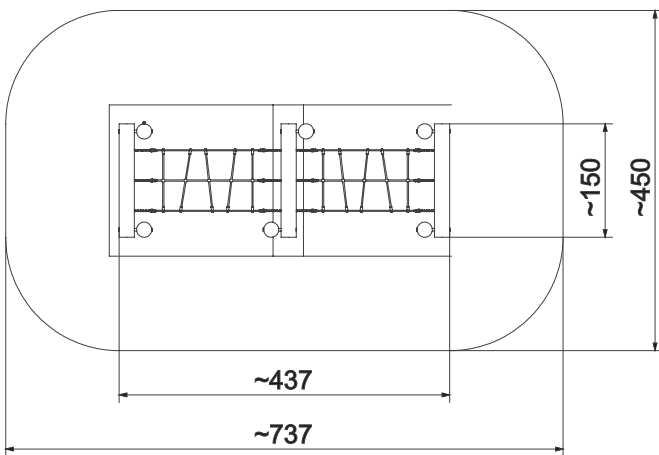

Information about the product

Dimensions	ca. 437 x 150 cm
Safety zone	ca. 737 x 450 cm
Safety zone area	ca. 32 m ²
Overall height	ca. 130 cm
Free fall height	ca. 60 cm
Amount of users	6
Product complies with EN 1176-1:2017-12	Yes
Availability of spare parts	Yes
Age range	3-12

According to EN 1176-1:2017-12 norm, the product requires applying a safety surface according to the product's free fall height.

Functions

Climbing

Balancing

Socializing

SCALE 1:100

Materials

Natural robinia wood

Polypropylene ropes
pp - multisplit type with a
steel core and a diameter of
16 mm

Attested 6 mm stainless
steel chains.